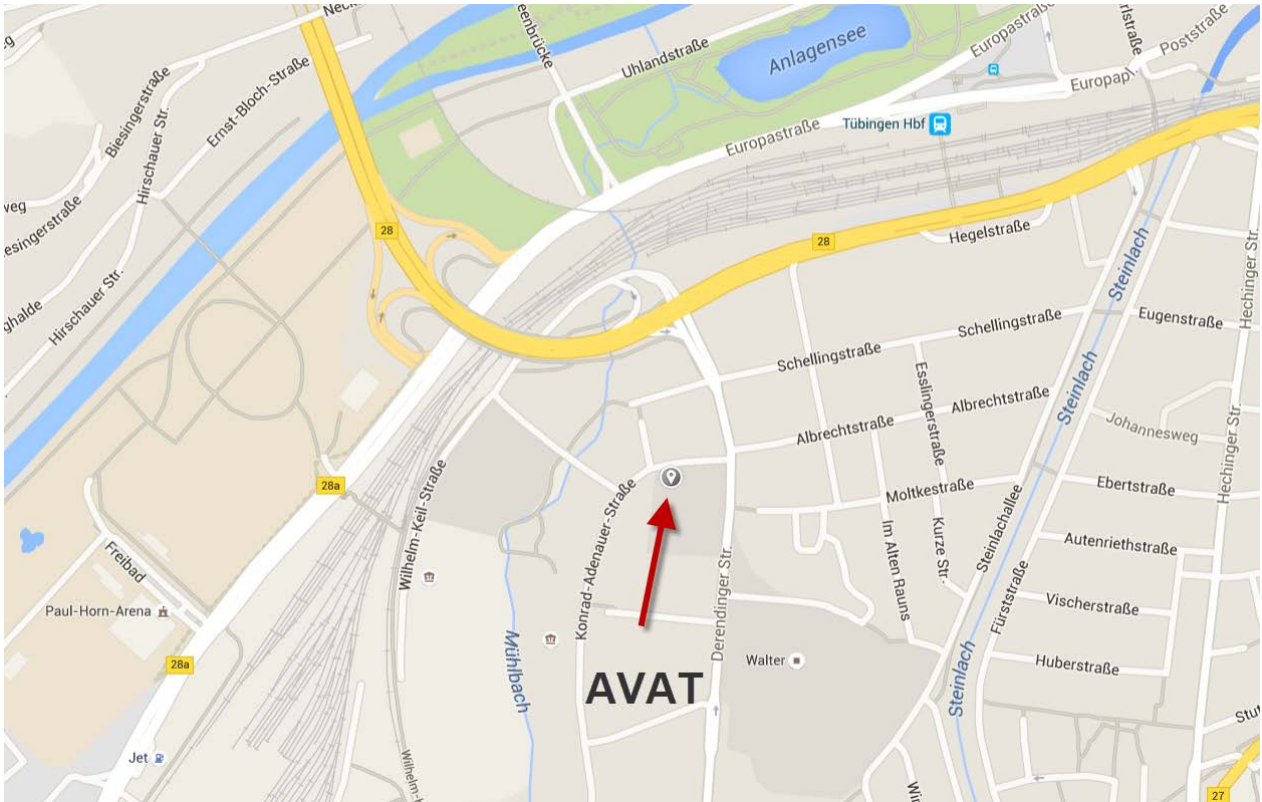

**Approach information to
AVAT Automation GmbH**
Konrad-Adenauer-Str. 5 (visitor adress)
D-72072 Tübingen
Germany

Quelle: Google Maps

The AVAT building can be accessed coming from Derendinger Straße turning left into Konrad-Adenauer Straße. After 50m turn left into the driveway. You will find the visitor parking spaces left side in front of the main entrance. Our reception is located on the 1st floor.