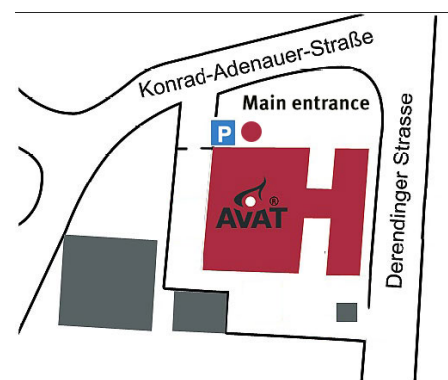

**Approach information to
AVAT Automation GmbH**
Konrad-Adenauer-Str. 5 (visitor adress)
D-72072 Tübingen
Germany

Quelle: Google Maps

The AVAT building can be accessed coming from Derendinger Straße turning left into Konrad-Adenauer Straße. After 50m turn left into the driveway. You will find the visitor parking spaces left side in front of the main entrance. Our reception is located on the 1st floor.